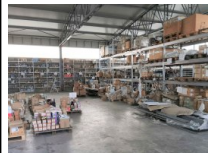

LOTES

**#1: Hardware, Shelving and Various
Warehouse**

EUR 6.000,00