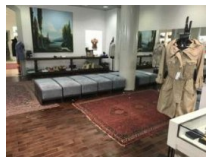

### Metal Shelving, Shop and Office Furniture

EUR 6.309,60

#1: Metal Shelving and Shop Furniture

Rif: N1.a +

#2: Metal shelving, Shop and Office Furniture  
and Equipment

Rif: N2.a +