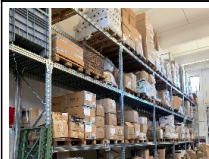

## LOTES

#1: Office Furniture and Equipment - A

#2: Office Furniture and Equipment - B

#3: Office Furniture and Equipment - C

#4: Home Furniture and Electronic Equipment

#5: Shelving and Cleaning Equipment

#6: Work and workshop equipment

#7: N. 3 Metal Shelving

#8: Clark Forklift and Transpallet

#9: Dibipack 4255 chamber packaging machine  
Marca: Dibipack  
modelo: 4255

#10: Office Furniture and Equipment - D