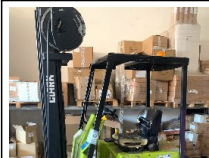

## LOTES

#1: Office Furniture and Equipment - A

#2: Office Furniture and Equipment - B

#3: Office Furniture and Equipment - C

#4: Home Furniture and Electronic Equipment

#5: Shelving and Cleaning Equipment

#6: Work and workshop equipment

#7: N. 3 Metal Shelving

#8: Clark Forklift and Transpallet

#9: Dibipack 4255 chamber packaging machine  
Marca: Dibipack  
modelo: 4255

#10: Office Furniture and Equipment - D